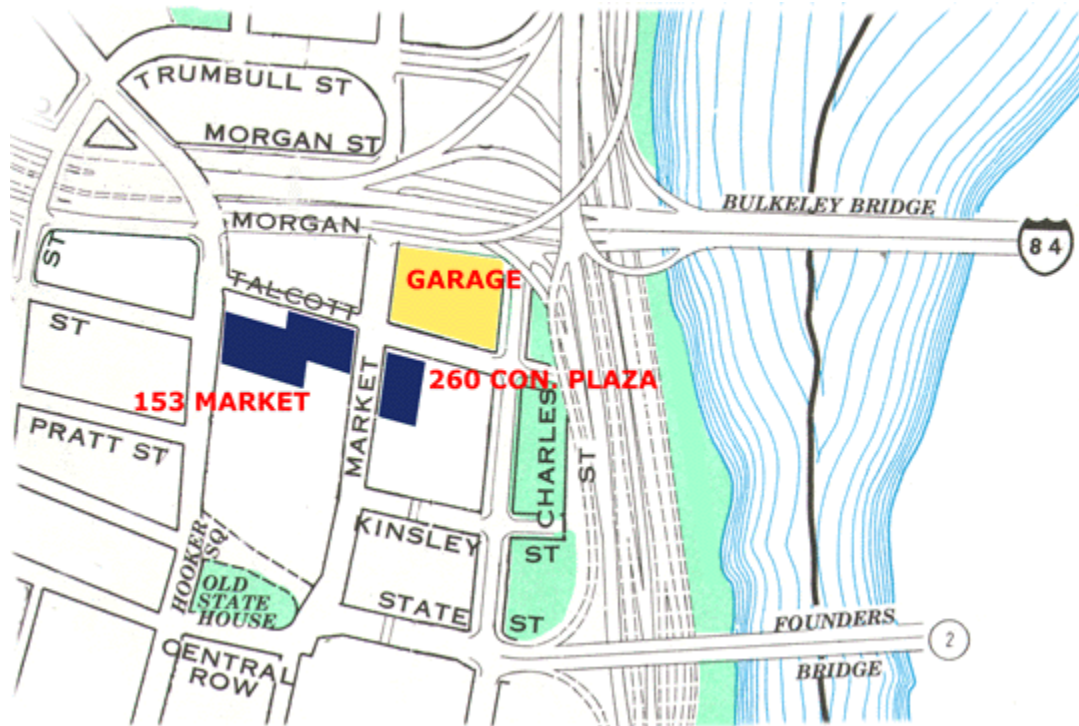

Directions to 260 Constitution Plaza, Hartford, CT

****Please note that parking will not be validated for this event.*** These directions are to the Morgan Street Garage which is next to Constitution Plaza. There are many other parking garages and lots as options.

Location

260 Constitution Plaza Large Conference Room is located on the Plaza Level.

From the Highways

- Interstate 84 East - take the Main St. exit and turn left on Market. At the second traffic light (counting the one under the highway), turn left onto Talcott and then left again into the Morgan Garage.
- Interstate 84 West - take the Main St. exit. Go straight across Main St onto Morgan St.; Turn right at the next light onto Market St. At the first light turn left onto Talcott and then left again into the Morgan Garage.
- Interstate 91 North or South - take the Trumbull St. exit and turn left onto Market St. At the third traffic light (counting the one under the highway), turn left onto Talcott and the left again into the Morgan Garage.
- Route 2 East - at the base of the Founder's bridge go straight through the light. At the next traffic light turn right onto Market St. At the second traffic light on Market turn right onto Talcott St., and then left into the Morgan Garage.

Entering 260 Constitution Plaza

From the Morgan Street Garage, cross Talcott Street and walk South on Market Street about 400 feet. There will be an entrance to the building and to the left and right of the revolving door "100" is etched in the glass, there is also Dunkin Doughnuts to the left of the entrance to the building. Enter through the revolving door and go left at the large security desk (you do not have to sign in), there will be two elevators on the left. Take this elevator to the Plaza level (P). From the elevator doors take an immediate right and the Main Conference room door is there.